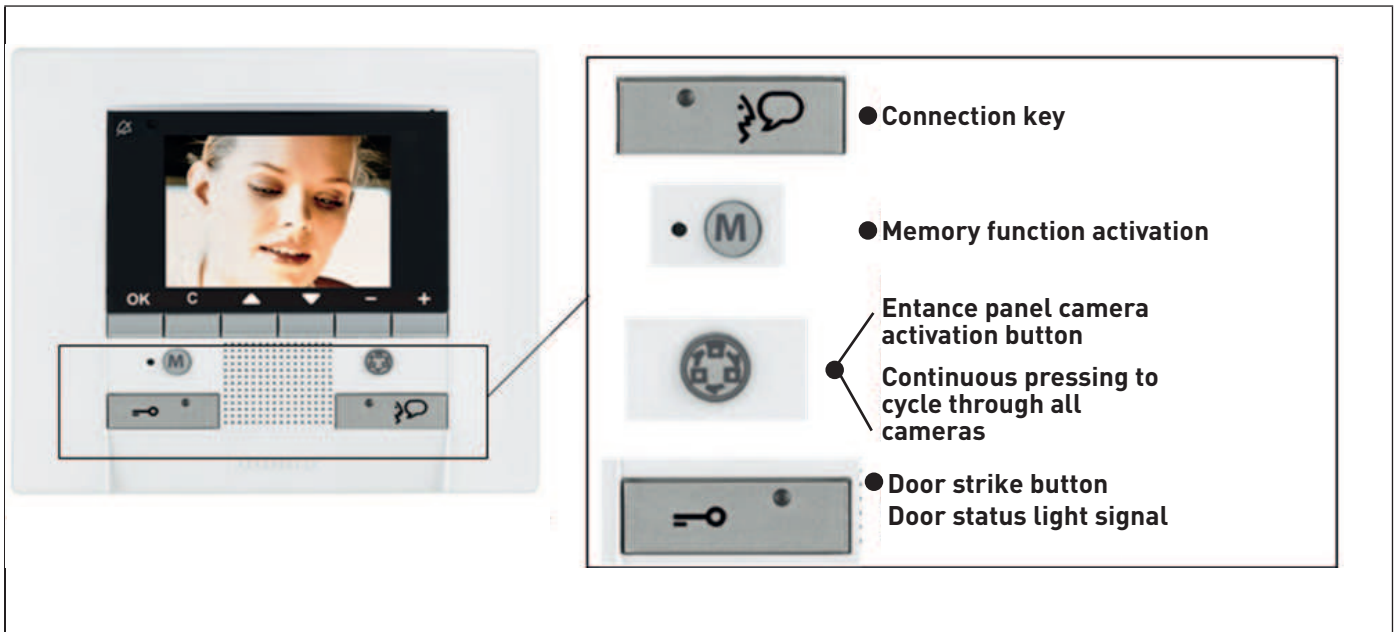

# Polyx Memory Display

**bticino**

CAT NO. **344163**

- Handsfree internal unit for a door entry system
- 3.5" colour screen
- In-built memory to record visuals and audio of visitors
- In built answering machine with customised greeting
- Camera pan and tilt control with applicable entrance panel
- Enables control of BTicino 'My Home' control systems
- Enables standard video door entry functions ( i.e. communication activation button, door/gate strike, cycle cameras )
- Icon driven menu
- Can be programmed in English, French, Italian, Spanish, German, Vlaams ( Belgian) and Portuguese
- Message service available for multi-dwellings with a concierge
- Screen adjustments for night and day to enable easier reading
- Paging function
- Surface mounting

Also available in a kit. Ref # 369411

Product specifications	
Supply voltage	27 V d.c.
Product Dimensions	H = 150mm, W = 170mm, D = 30mm
Recommended bus cable	573999

All software required and instruction manuals are provided within each kit.